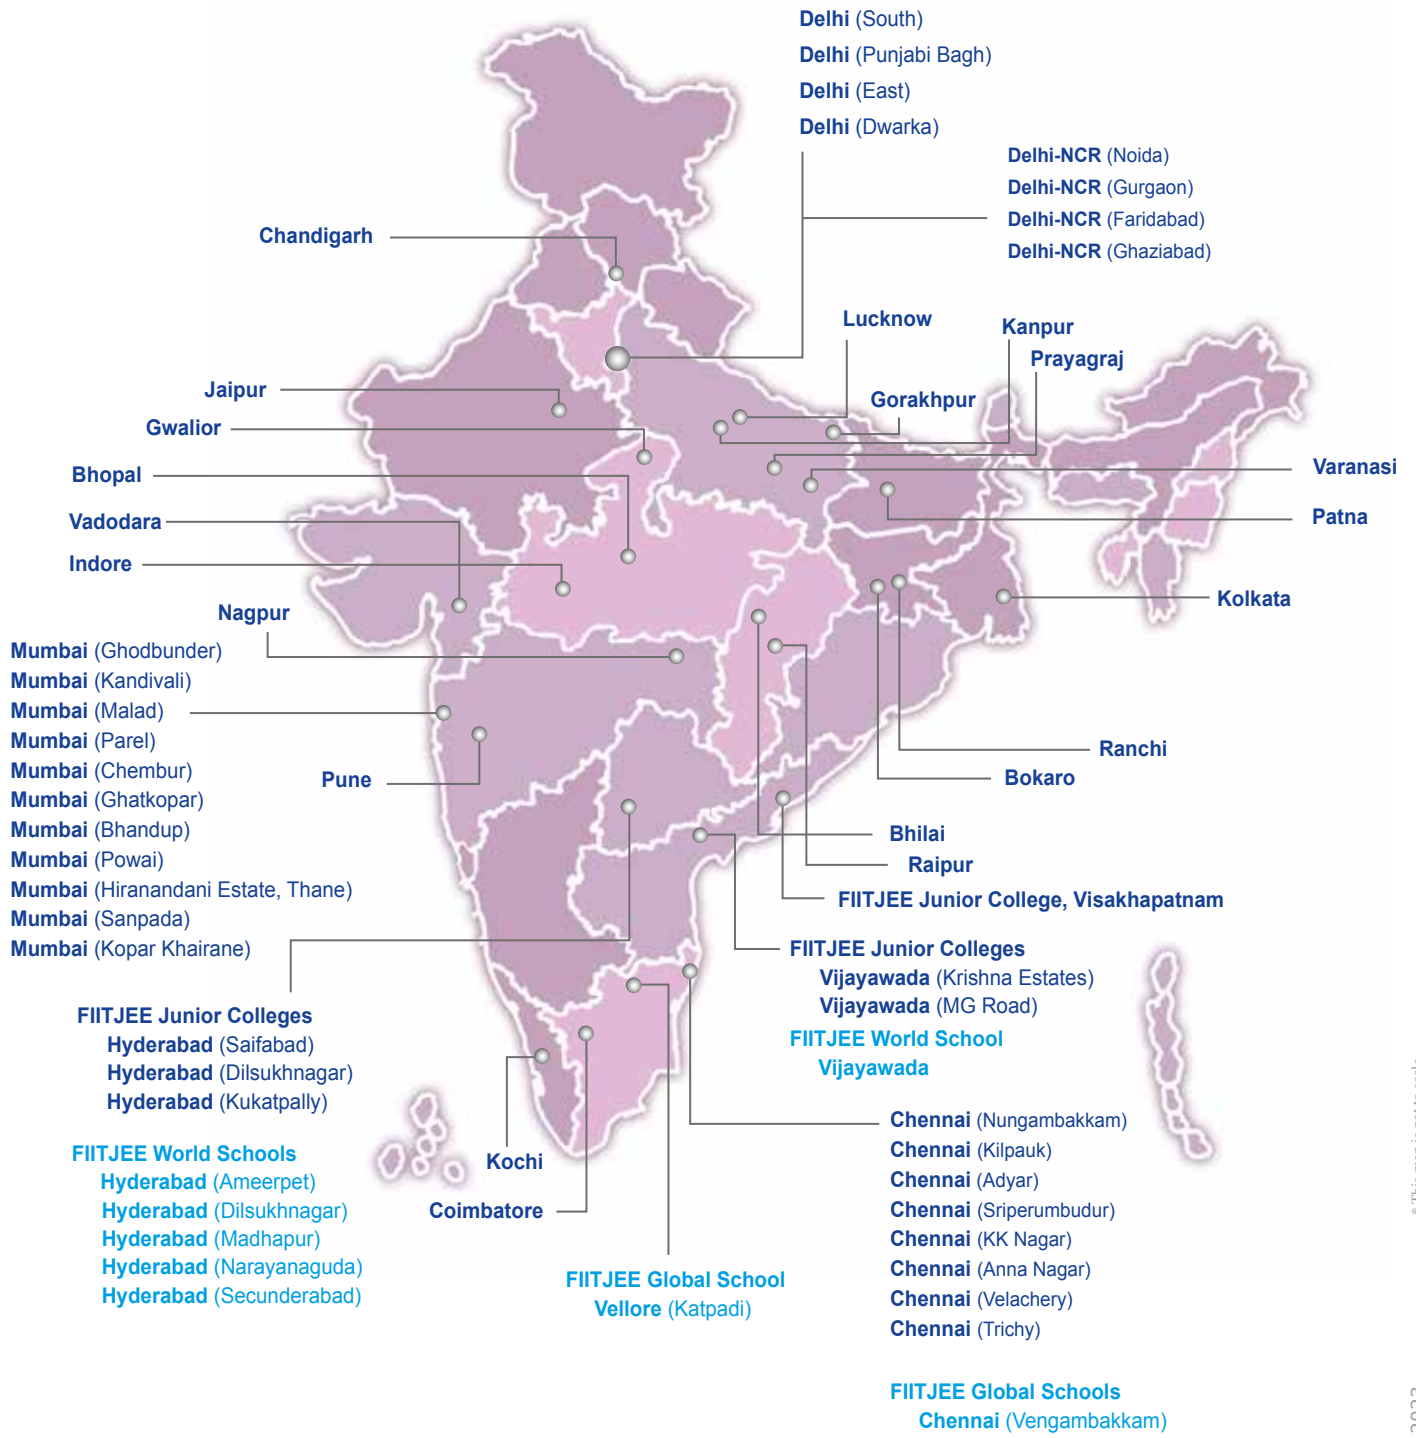

FIITJEE School Network

- **FIITJEE Associate Schools**
- **FIITJEE Junior Colleges**
- **FIITJEE Schools**

* This map is not to scale