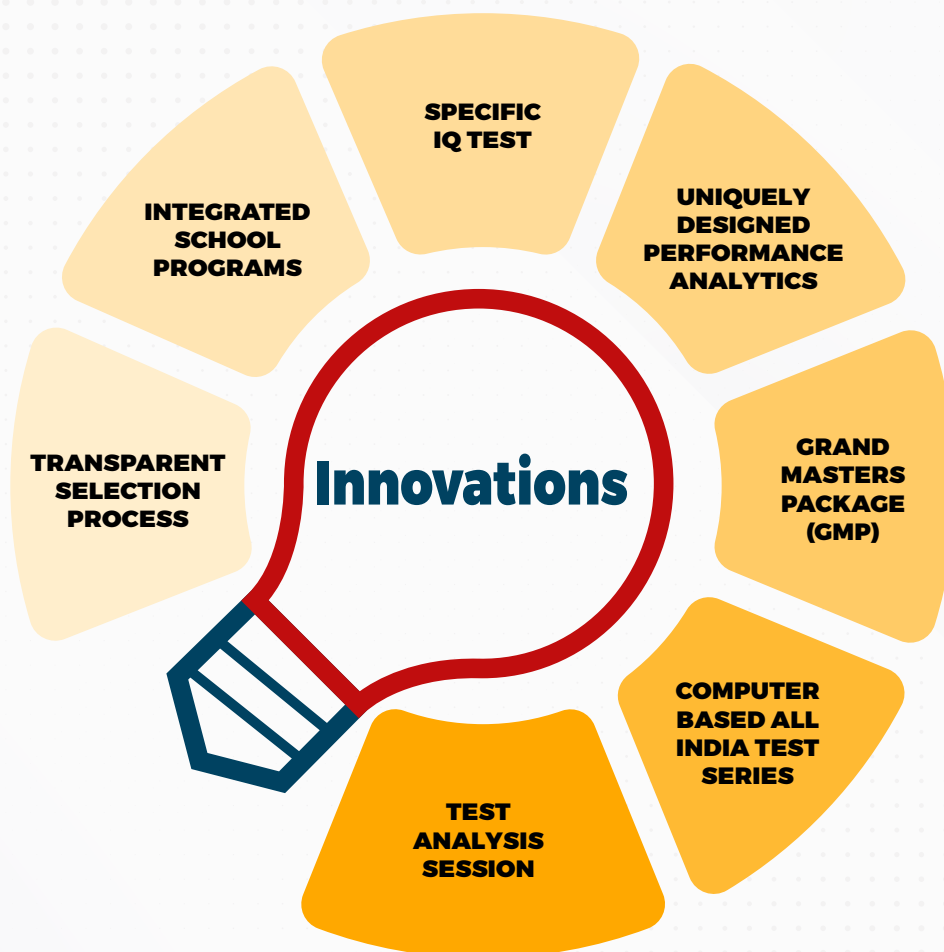

RESEARCH & DEVELOPMENT

Our Research and Development team works round the clock to ensure that our teaching methodology, study material (by Megacosm Cognitions) and course structure is constantly updated. This committed team keeps a keen eye on the latest developments and changes in the JEE Advanced, JEE Main and other prestigious Engineering Entrance Exams / Olympiads / NTSE and swiftly incorporates them into our course curriculum.

FIITJEE'S **UNIQUE** **INNOVATIONS**

in the field of IIT-JEE Preparation...

WE ARE THE INNOVATORS & CREATORS OF **TRANSPARENT SELECTION PROCESS**

for Students appearing in our Admission Test to join
a FIITJEE Classroom Program / Integrated School Program /
Live Online Classroom Program.